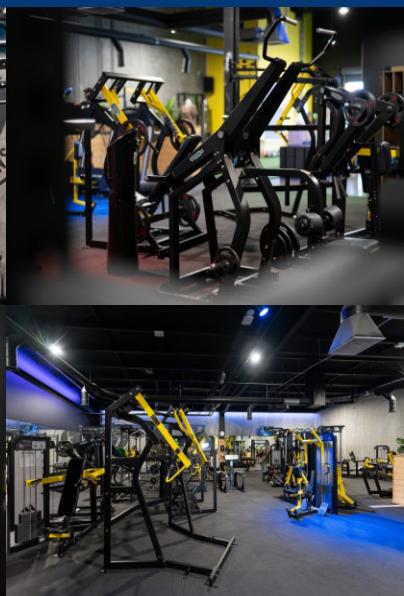

Flex Fitness Franchise for Sale Lynmore Rotorua

kakapo

FLEX FITNESS ROTORUA
Lynmore Junction, 352D Te Ngae Road, Lynmore

Flex Fitness in Rotorua. Fully Managed Returns

Flex Fitness needs no introduction.

The innovative, New Zealand owned and operated franchise has been pushing the boundaries since its inception in Hamilton back in 2008 and now has over 35 locations nationwide.

If you are passionate about health, fitness and business - here is your opportunity to take ownership of Flex Fitness Rotorua, one of the network's strongest performers and a powerhouse in the Rotorua fitness scene.

Business Highlights

- Working owner profits of \$300,000+ or run under the current managed structure
- Established Brand - Flex Fitness is a trusted name in NZ fitness
- Prime Location: Great access to car parking and a secure lease in place
- A successful franchise network with proven systems and support structures
- A turnkey Operation with a loyal membership base
- Rockstar team of experienced staff in place so you can hit the ground running
- Multiple revenue streams, additional capacity, loads of room for growth!
- State-of-the-Art Facilities with the latest training equipment, functional training area, smoothie bar and sauna