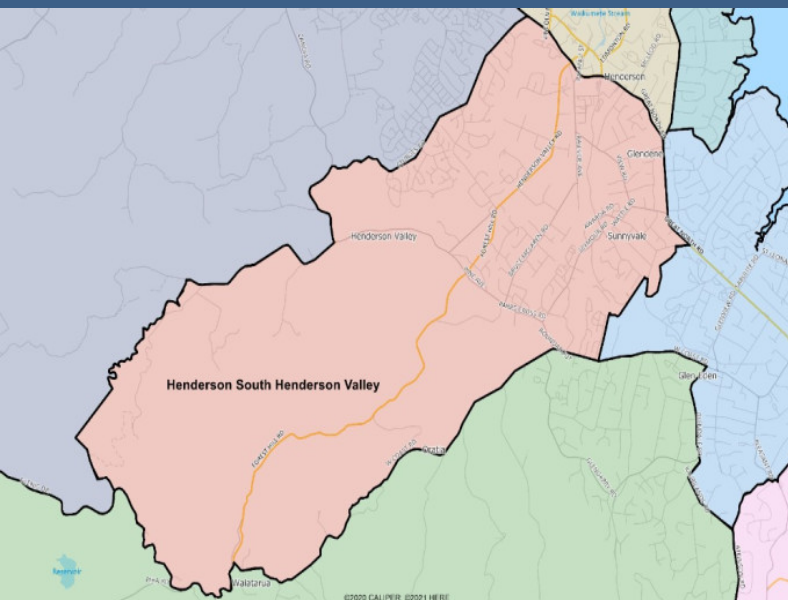

Garden Services Franchise for Sale Henderson

Garden Services Franchise - Auckland Territories | Low-Cost, Leads Supplied

Be your own boss outdoors with Auckland Garden Services (AGS).

For more than a decade, AGS has built a reputation for reliable lawn and garden care across Auckland. We're now offering NEW, exclusive territories to motivated owners who want a proven business with: