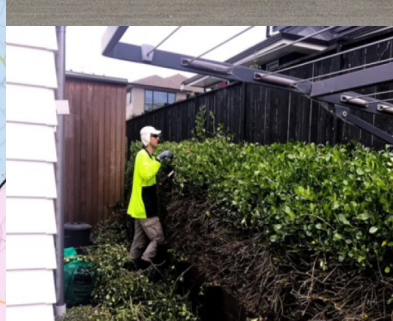

Garden Services Franchise for Sale Henderson

Garden Services Franchise - Auckland Territories | Low-Cost, Leads Supplied

Be your own boss outdoors with Auckland Garden Services (AGS).

For more than a decade, AGS has built a reputation for reliable lawn and garden care across Auckland. We're now offering NEW, exclusive territories to motivated owners who want a proven business with:

Ideal owner

1. Practical, customer-focused, and ready to work outdoors
2. Eager to follow proven systems and grow their own income
3. Community minded - proud to make local gardens look their best

If you're ready to control your future, and you love the idea of working outside, request the Franchise Info Pack today. Limited Auckland territories available.